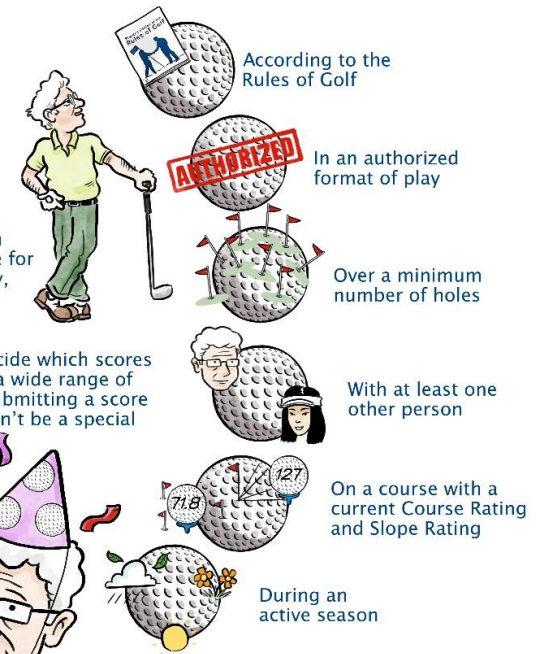

WORLD HANDICAP SYSTEM

Scores Acceptable for Handicap Purposes

Your Handicap Index reflects your demonstrated ability as a golfer. The more scores (or evidence) you submit, the more accurate that reflection will be.

Having a Handicap Index that truly reflects your ability gives you the strokes you need to do well and maximize your enjoyment - whoever or wherever you are playing.

WORLD HANDICAP SYSTEM
R&A USGA

To ensure the quality of the scores submitted, only certain types of scores are acceptable for handicap purposes. To qualify, your round must be played:

According to the Rules of Golf

In an authorized format of play

Over a minimum number of holes

With at least one other person

On a course with a current Course Rating and Slope Rating

During an active season

Authorized Associations decide which scores should be submitted, from a wide range of different formats, so that submitting a score for handicap purposes needn't be a special occasion.

ROLEX
Proud Sponsor of
THE GAME OF GOLF